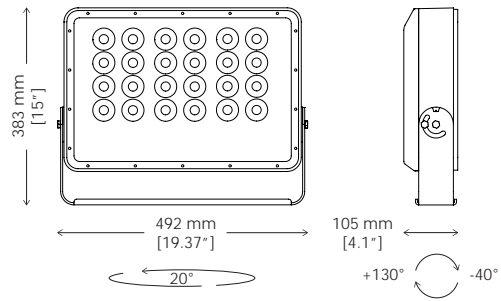

CAPITAL 300 MC