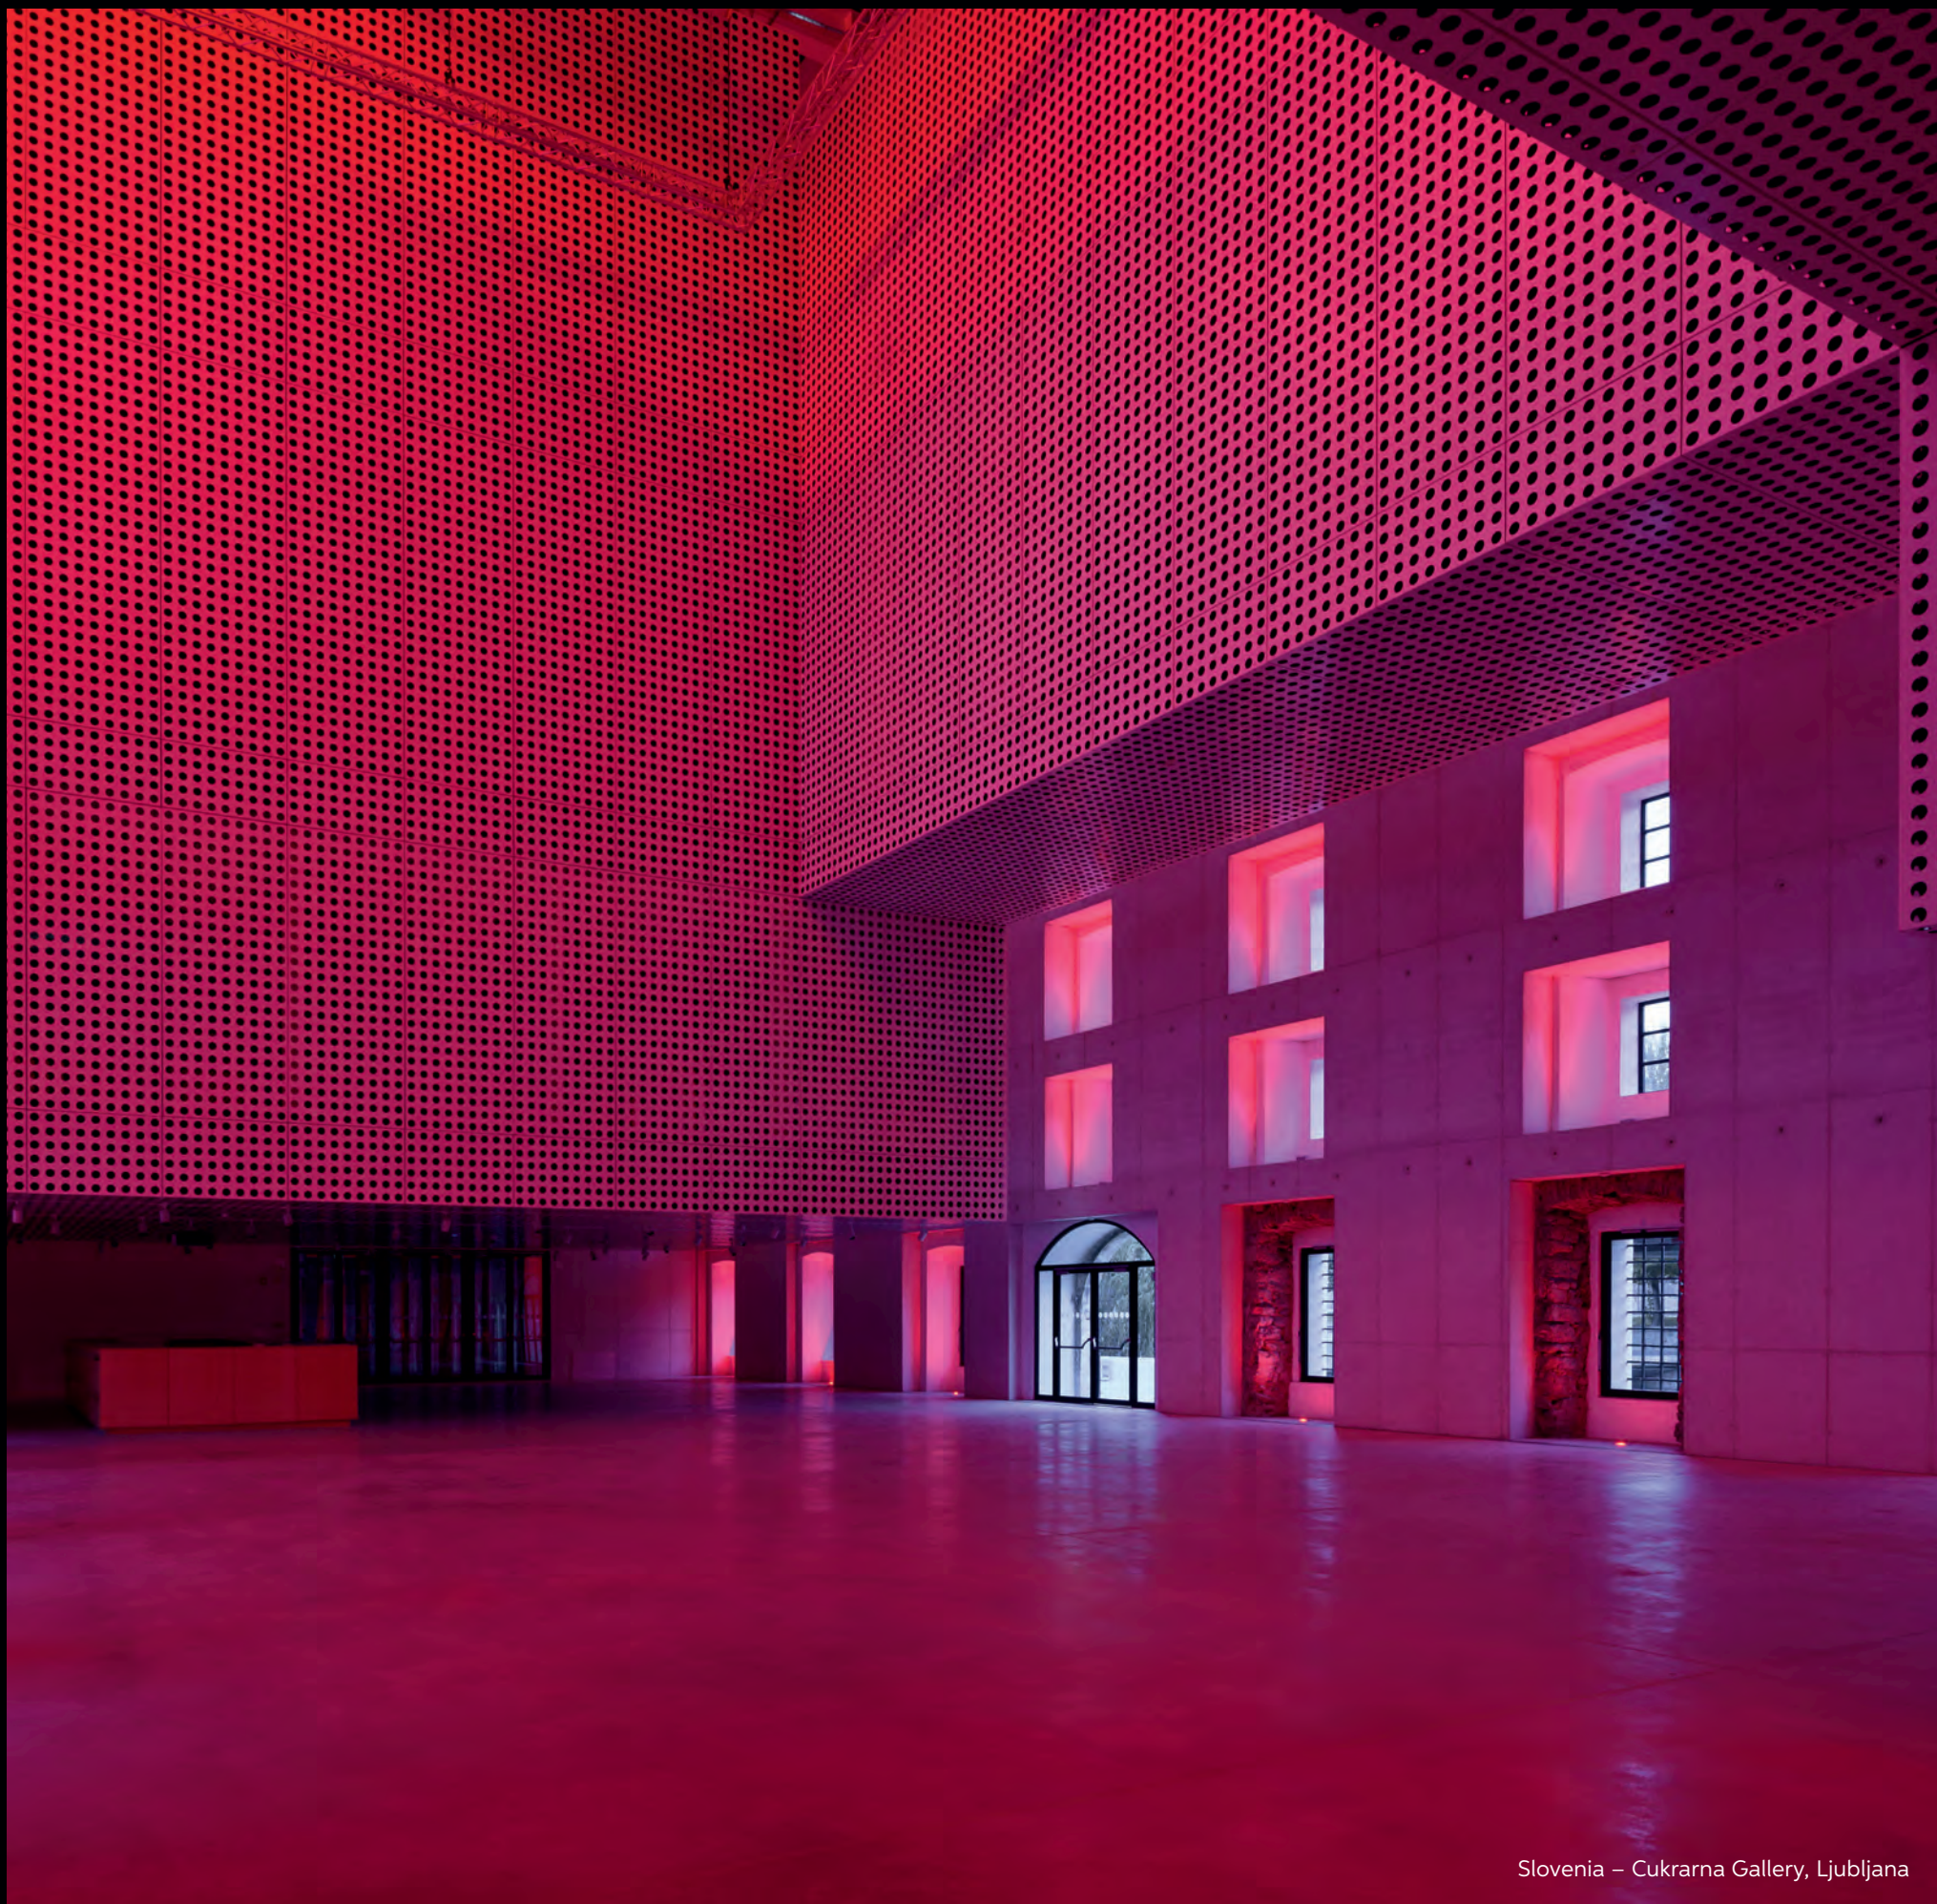

Slovenia – Cukrarna Gallery, Ljubljana